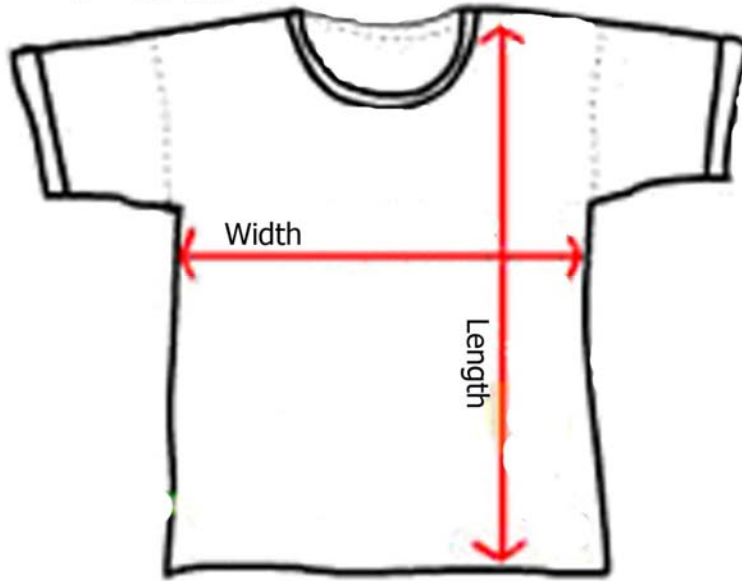

# T-shirt

T-shirt Size	Spanish	Width Centimeters (cm)	Length Centimeters (cm)
Adults Small	P	44	59
Adults Medium	M	48	65
Adults Large	G	52	71
Adults X Large	GG	56	77
Adults XX Large	EG	60	83

Polo Size	Neck size	Chest width Centimeters (cm)	Waist width Centimeters (cm)
Adults XSmall	37	46	39
Adults Small	38	48	41
Adults Medium	39	50	45
Adults Large	40	52	48
Adults X Large	41	54	54
Adults XX Large	42	56	56

Classic-fitting, short-sleeved polo shirt with two-button placket, ribbed polo collar and armbands and an uneven vented hem.